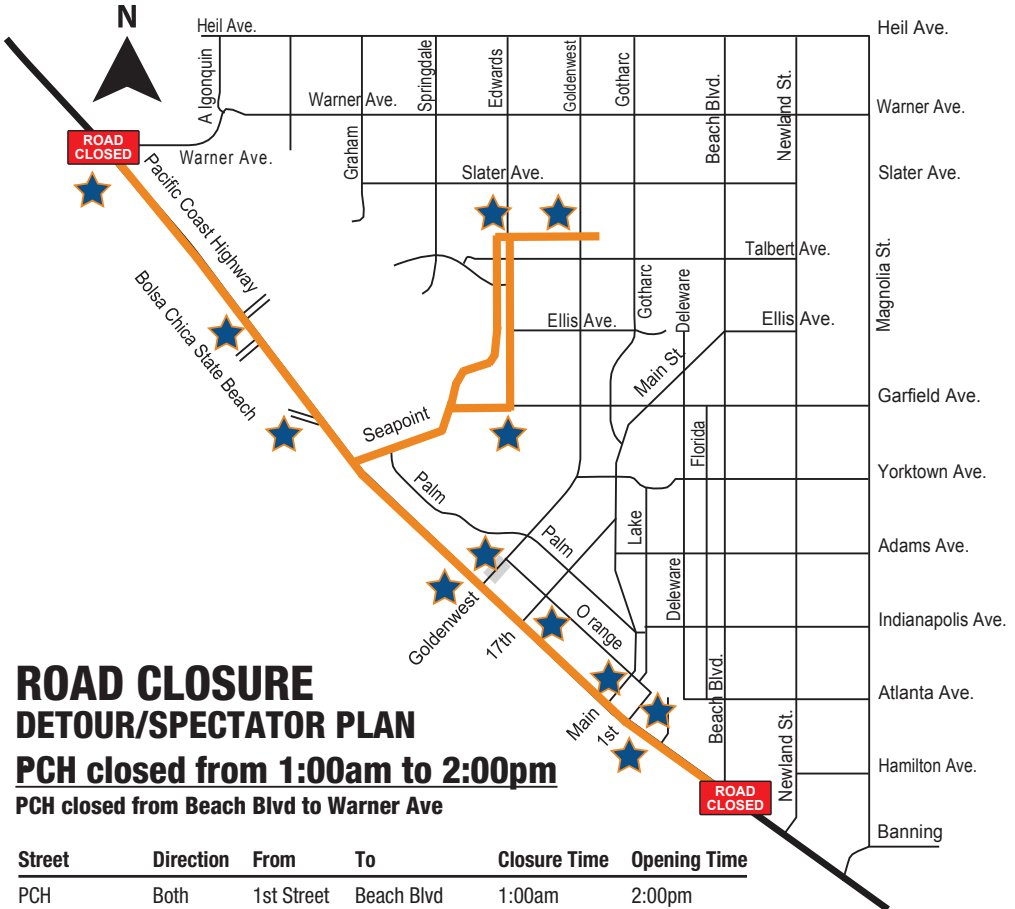

ROAD CLOSURE

SURF CITY MARATHON SUNDAY, FEBRUARY 6, 2022

ROAD CLOSURE DETOUR/SPECTATOR PLAN

PCH closed from 1:00am to 2:00pm

PCH closed from Beach Blvd to Warner Ave

Street	Direction	From	To	Closure Time	Opening Time
PCH	Both	1st Street	Beach Blvd	1:00am	2:00pm
PCH	Both	Warner	1st Street	4:00am	2:00pm
Seapoint	Both	PCH	Garfield	4:00am	10:30am
Garfield	Both	Seapoint	Edwards	4:00am	10:30am
Edwards	Both	Garfield	Central Park Dr	4:00am	10:00am
Goldenwest	Both	Ellis	Slater	4:00am	10:00am
Central Park Dr	Both	Edwards	Central Park Dr	4:00am	10:00am

Recommended Spectator locations
- Pedestrian Access from local neighborhoods

— Race Course

For more information go to: runsurfcity.com

Road closures and timing subject to change.